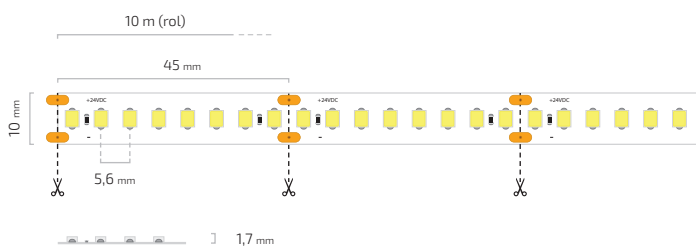

B+24-0930(R)

SPECIFICATIONS

Article No.	B+24-0930R
Voltage	24V
Watt/m	9W/m
Lumen/m	990 lm/m
Colour temperature	3000K
Cutting length	45 mm
Leds'/m	176 led's/m
Max. Length	10 m
CRI	97+
Beam angle	120°
IP-value	IP20
Dimmable	Yes
Application	Indoor

230 V

LED Strip